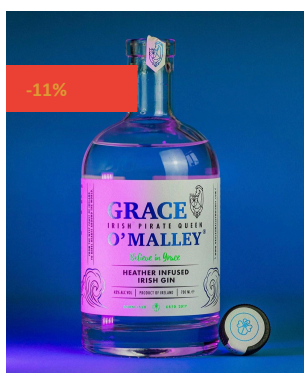

GRACE O'MALLEY HEATHER INFUSED GIN - MINIS -RRP 2,99

This infusion consists of a total of 14 different botanicals originating from the West of Ireland. Some of the more distinctive of those featured include the purple heather flower, wild thyme, red clover and blackthorn. A gin of real intensity, there is something unique about this floral blend which is fresh and balanced on the finish.

The Grace O'Malley brand is dedicated to the...

Producer	Grace O'Malley
Brand	Grace O'Malley
Country of Origin	Ireland
Product Type	Mini, Gin
Alcohol Content (ABV)	43%
Content	50 ml
Units per box	48 units

[Add to Cart](#)

[Read More](#)

Price: Please login to see prices.

GRACE O'MALLEY HEATHER INFUSED GIN - RRP 34,99

This infusion consists of a total of 14 different botanicals originating from the West of Ireland. Some of the more distinctive of those featured include the purple heather flower, wild thyme, red clover and blackthorn. A gin of real intensity, there is something unique about this floral blend which is fresh and balanced on the finish.

The Grace O'Malley brand is dedicated to the...

Weight	1,8 kg
Dimensions	12 × 12 × 38 cm
Producer	Grace O'Malley
Brand	Grace O'Malley
Country of Origin	Ireland
Product Type	Gin
Alcohol Content (ABV)	43%
Content	700 ml
Units per box	6 units

[Add to Cart](#)

[Read More](#)

Price: Please login to see prices.

GRACE O'MALLEY RUM CASK - RRP 48,00

Grace O'Malley Rum Cask is created from a unique blend of malt and grain whiskeys, this blend combines multiple batches of whiskey of varying age statements up to ten years to deliver the perfect balance of fruitiness, age-character, complexity and smoothness. Unique in Ireland due to its high content of double-distilled (40%) and triple distilled (6%) malt, the whiskey is finished in wet...

Weight	1,8 kg
Dimensions	12 × 12 × 38 cm
Producer	Grace O'Malley
Brand	Grace O'Malley
Country of Origin	Ireland
Product Type	Whiskey
Alcohol Content (ABV)	43%
Whiskey Category	Blended
Content	700 ml
Units per box	6 units

[Add to Cart](#)

[Read More](#)

Price: Please login to see prices.